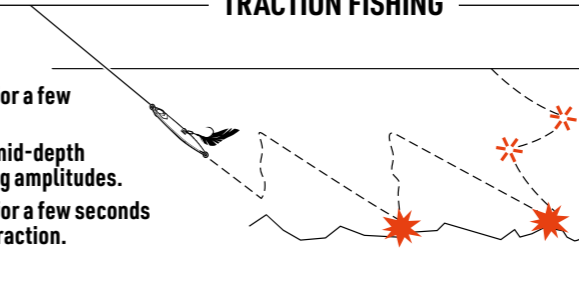

TRACTION FISHING

1. Cast the lure.
2. Allow it to sink for a few seconds.
3. Retrieve it at a mid-depth level with strong amplitudes.
4. Allow it to sink for a few seconds between each traction.